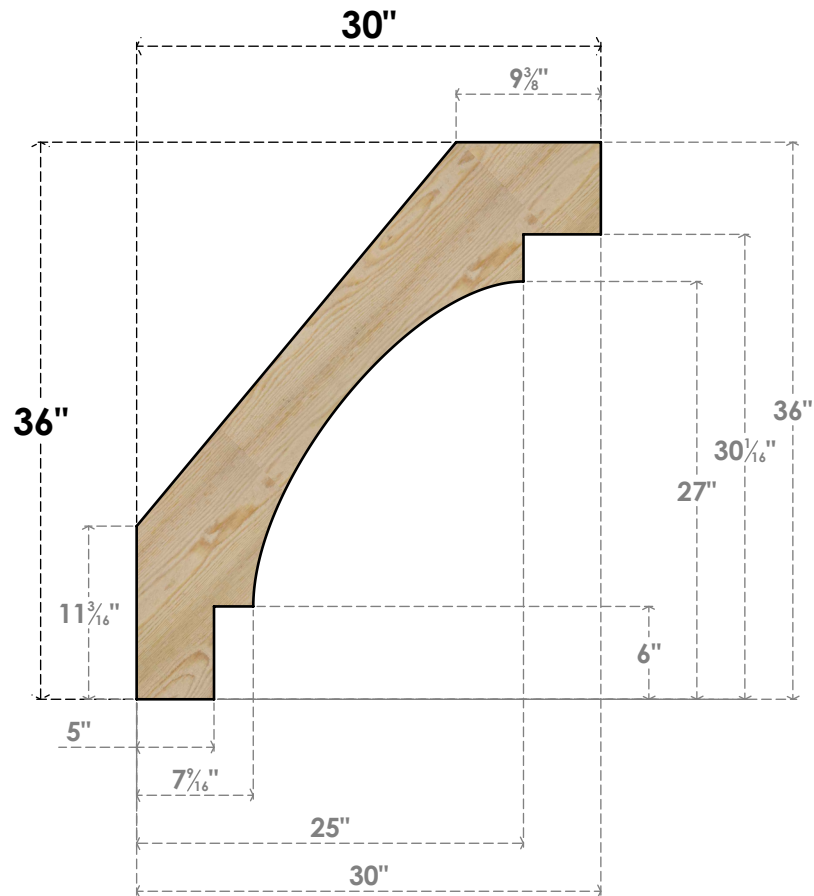

BRC06X30X36MRC00RDF

6"W X 30"D X 36"H MERCED ROUGH SAWN BRACE, DOUGLAS FIR

SIDE

FRONT

EKENA MILLWORK
 2300 WEST MAIN ST.
 CLARKSVILLE, TX 75426
 TOLL FREE: 866-607-0453
 WWW.EKENAMILLWORK.COM

NOTES

1. INSTALLATION TO BE COMPLETED IN ACCORDANCE WITH MANUFACTURER'S SPECIFICATIONS.
2. DRAWING MAY NOT BE TO SCALE
3. THIS DRAWING IS INTENDED FOR DESIGN AND PLANNING PURPOSES ONLY.
4. ALL INFORMATION CONTAINED HEREIN WAS CURRENT AT THE TIME OF DEVELOPMENT BUT MUST BE REVIEWED AND APPROVED BY THE PRODUCT MANUFACTURER TO BE CONSIDERED ACCURATE.
5. PRODUCTS ARE NOT KILN DRIED. THIS ITEM IS UNIQUE AND WILL CONTAIN THE NATURAL VARIATIONS THAT THE WOOD SPECIES OFFERS. THIS MAY RESULT IN VARIATIONS UP TO 1/4"